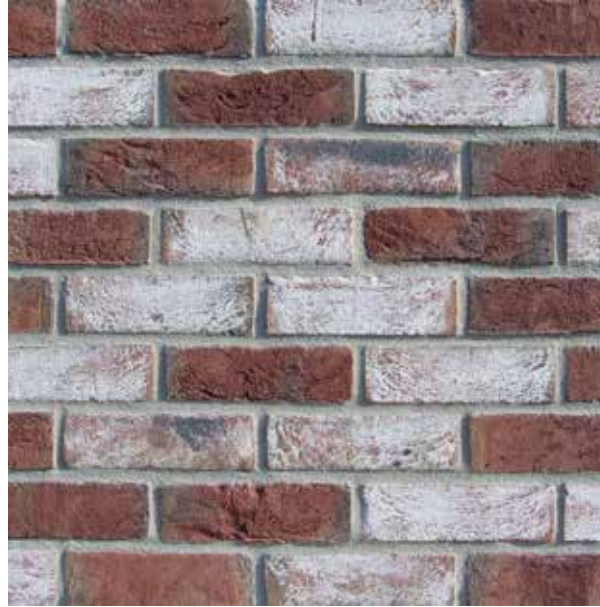

▶ **Burghley Mixture**

65mm