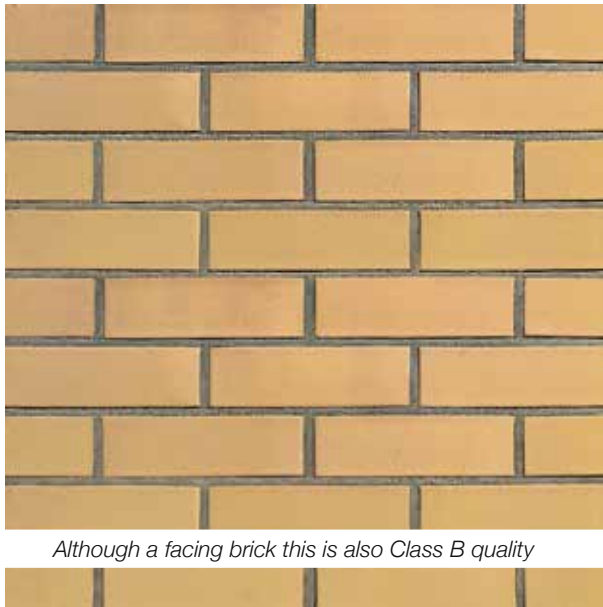

▶ Richmond Smooth Buff

▶ **Rosemont Buff Multi**

65mm