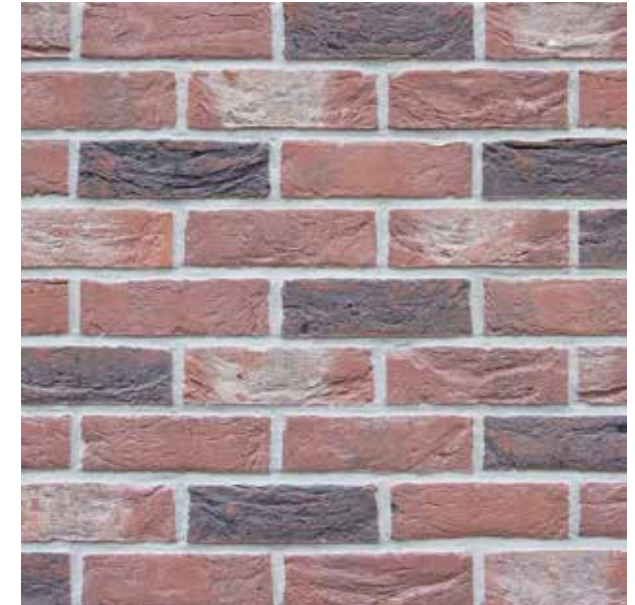

▶ **Byland Mixture**

65mm

▶ **Cardinal Red Multi**

65mm

▶ **Cavendish Antique**

65mm

▶ **Charleston Blues**

40, 50, 65 & 71mm