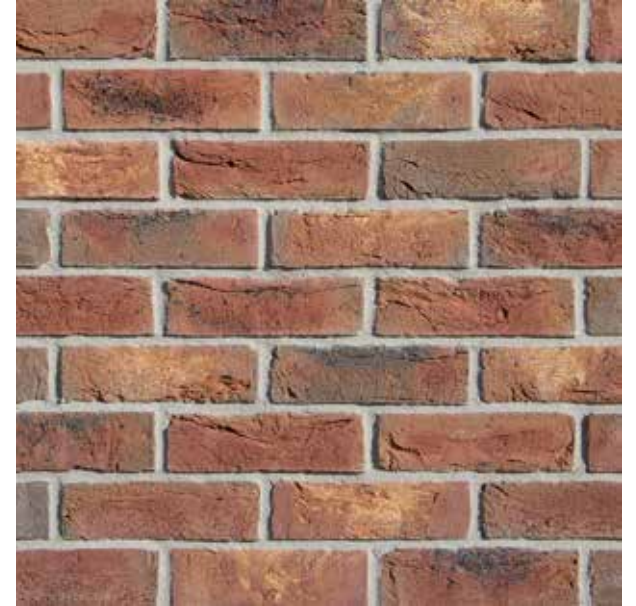

▶ **Chesham Red Multi**

50, 65 & 71mm