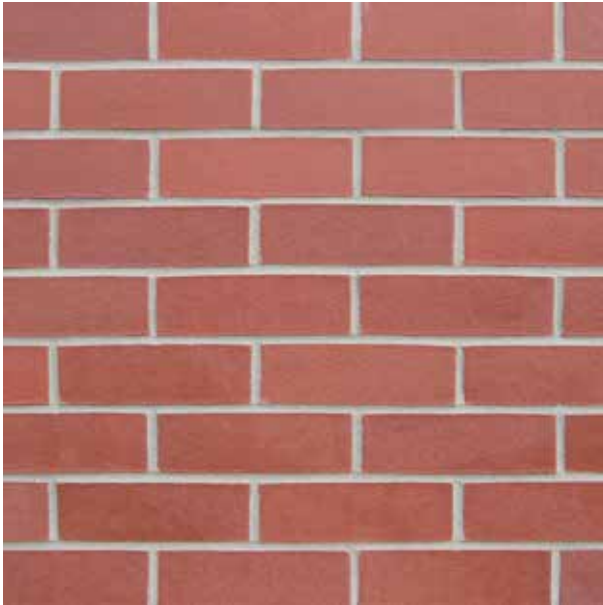

65mm

▶ **Westminster Blue Black**

65mm

▶ **Windsor Red**

65mm

▶ **York Red**

50 & 65mm

▶ **Yorvik Restoration**