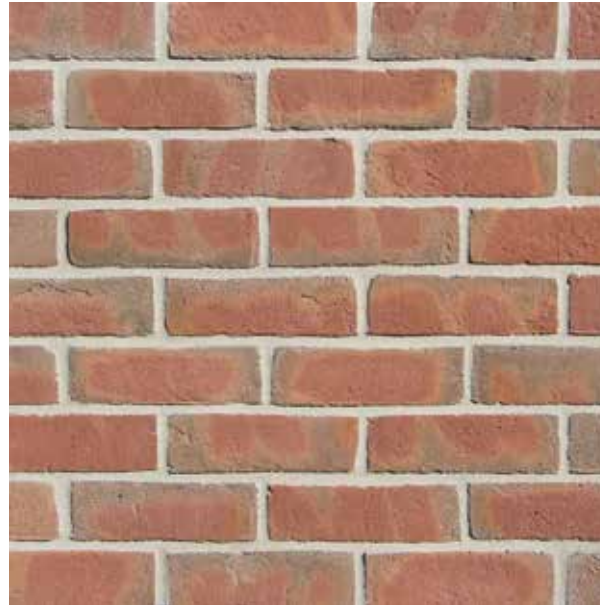

▶ **Byland Mixture**

65mm

▶ **Cardinal Red Multi**

65mm

▶ **Cavendish Antique**

65mm

▶ **Charleston Blues**

40, 50, 65 & 71mm