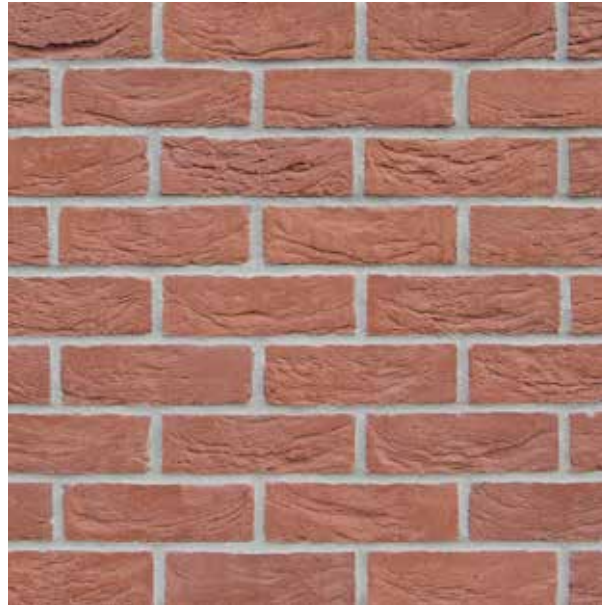

65mm

▶ **Westminster Blue Black**

65mm

▶ **Windsor Red**

65mm

▶ **York Red**

50 & 65mm

▶ **Yorvik Restoration**