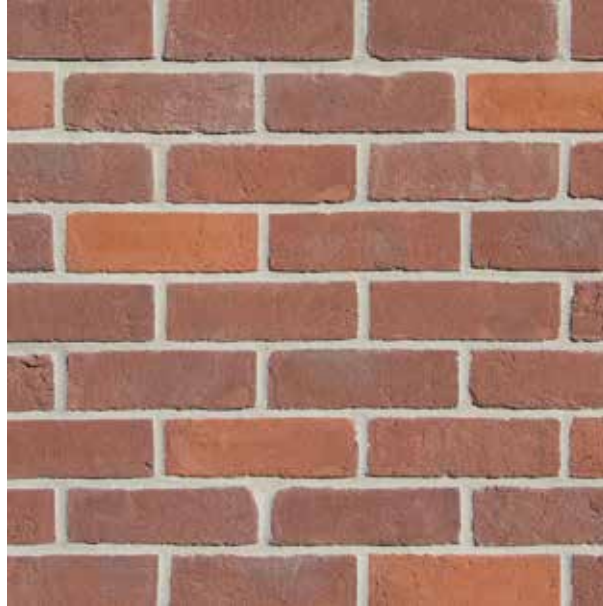

▶ **Chatterley Red**

65mm